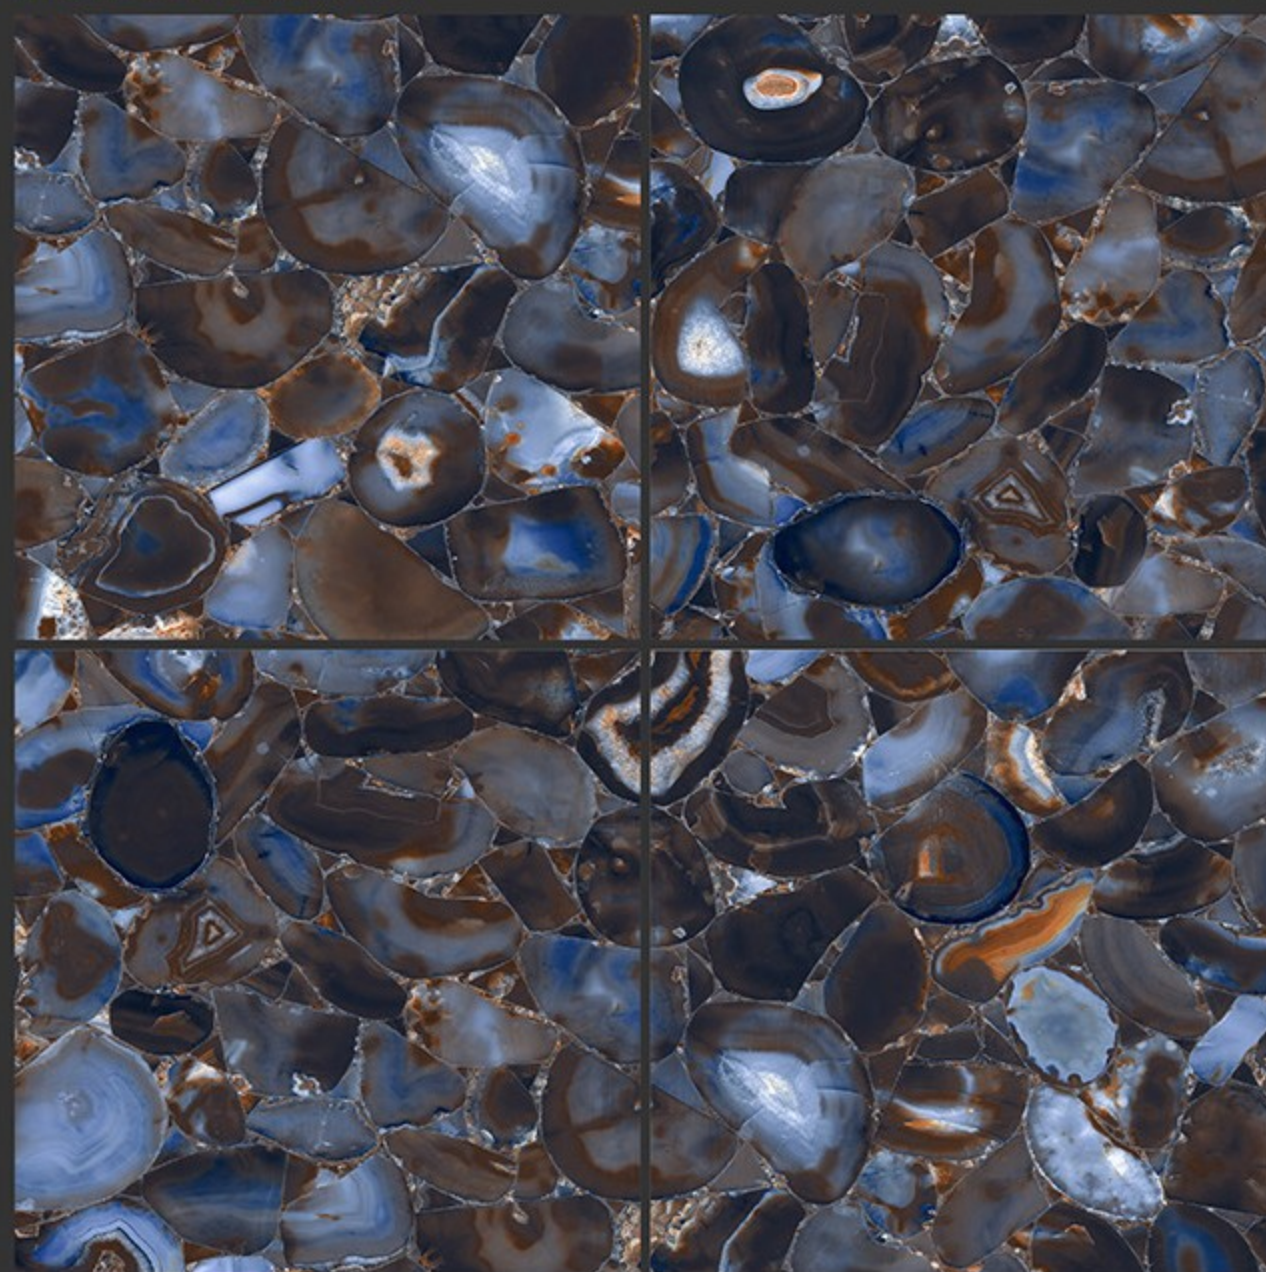

PGVT  
800x800MM

ROSS OPERA

**DARK EMPRADOR**

**HIGH GLOSS FINISH**

**PGVT  
800x800MM**

**AGATE AQUA**

**HIGH GLOSS FINISH**

**PGVT  
800x800MM**