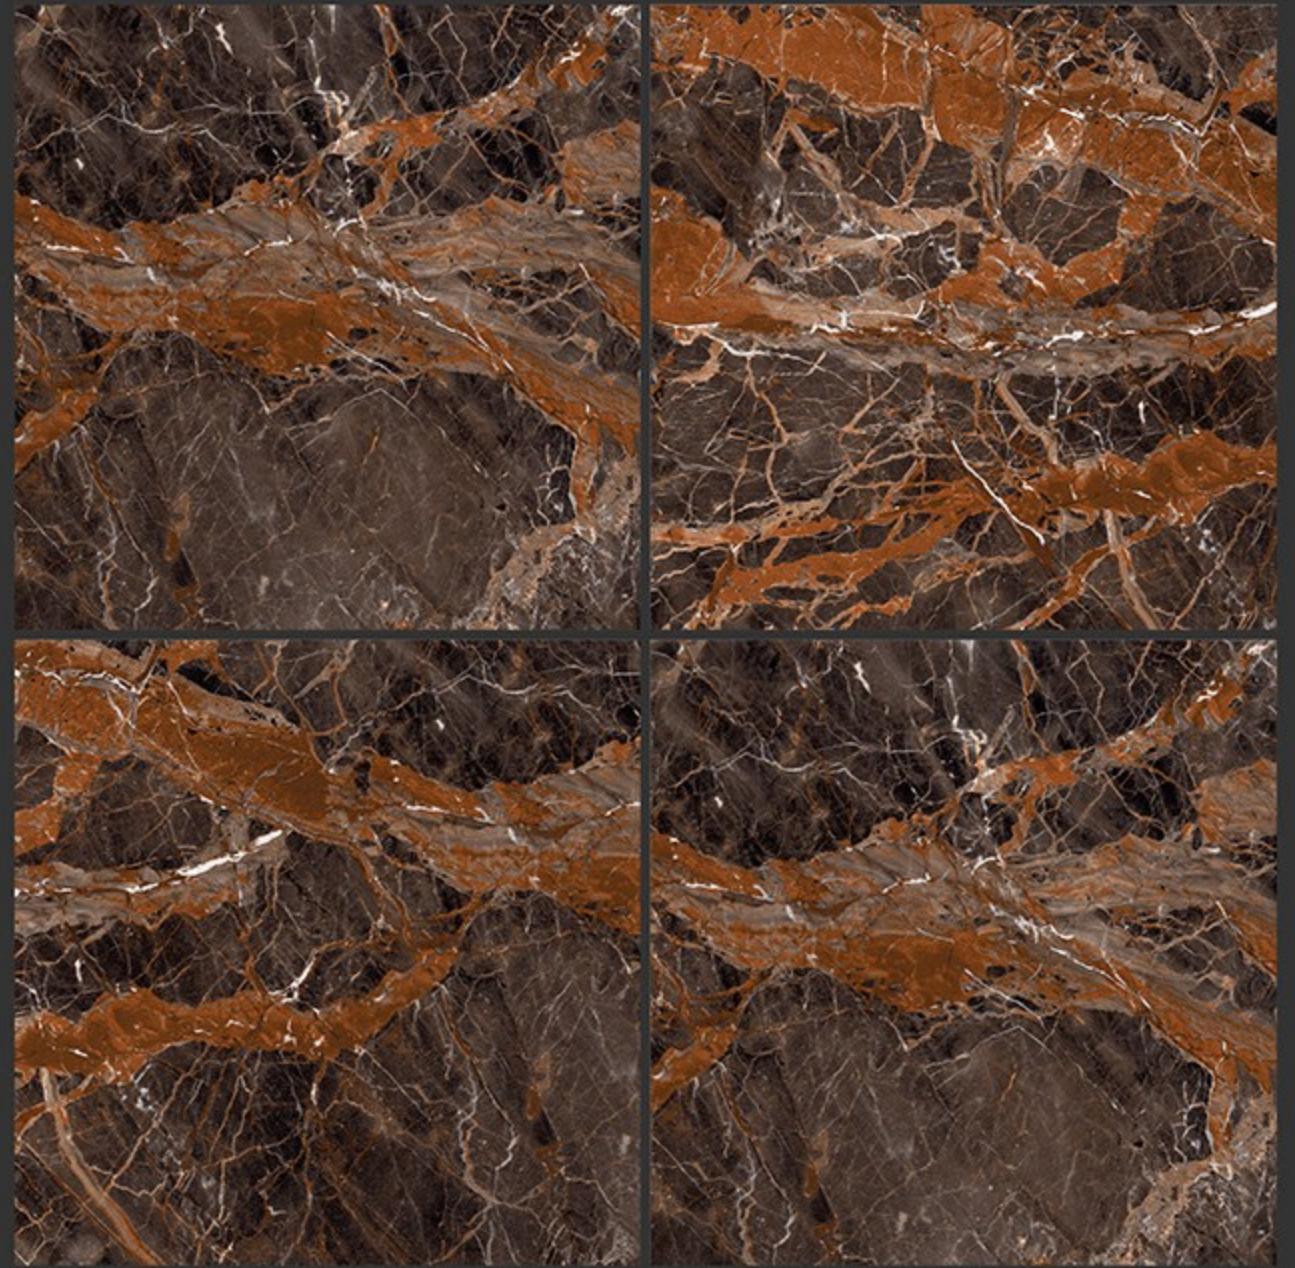

HIGH GLOSS FINISH

PGVT
800x800MM

ESTRADA