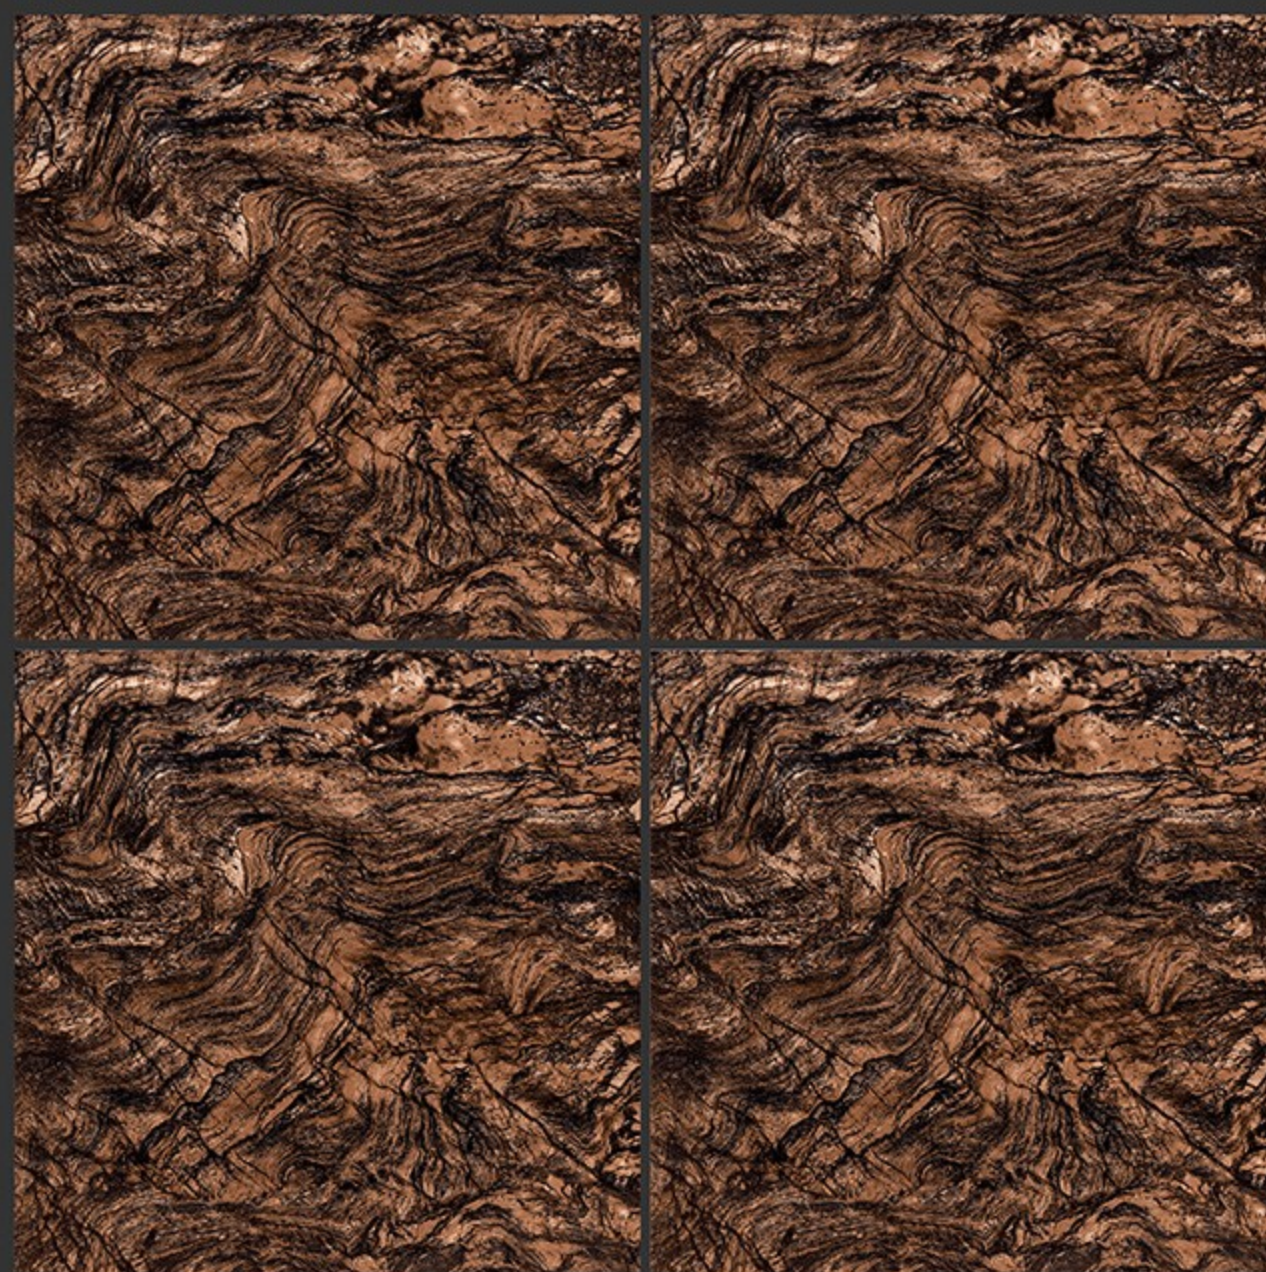

**HIGH GLOSS FINISH**

**PGVT  
800x800MM**

**HIGH GLOSS FINISH**

**PGVT  
800x800MM**

**IMOLA CHARCOLE**

**MARSELLA BROWN**

**HIGH GLOSS FINISH**

**PGVT  
800x800MM**