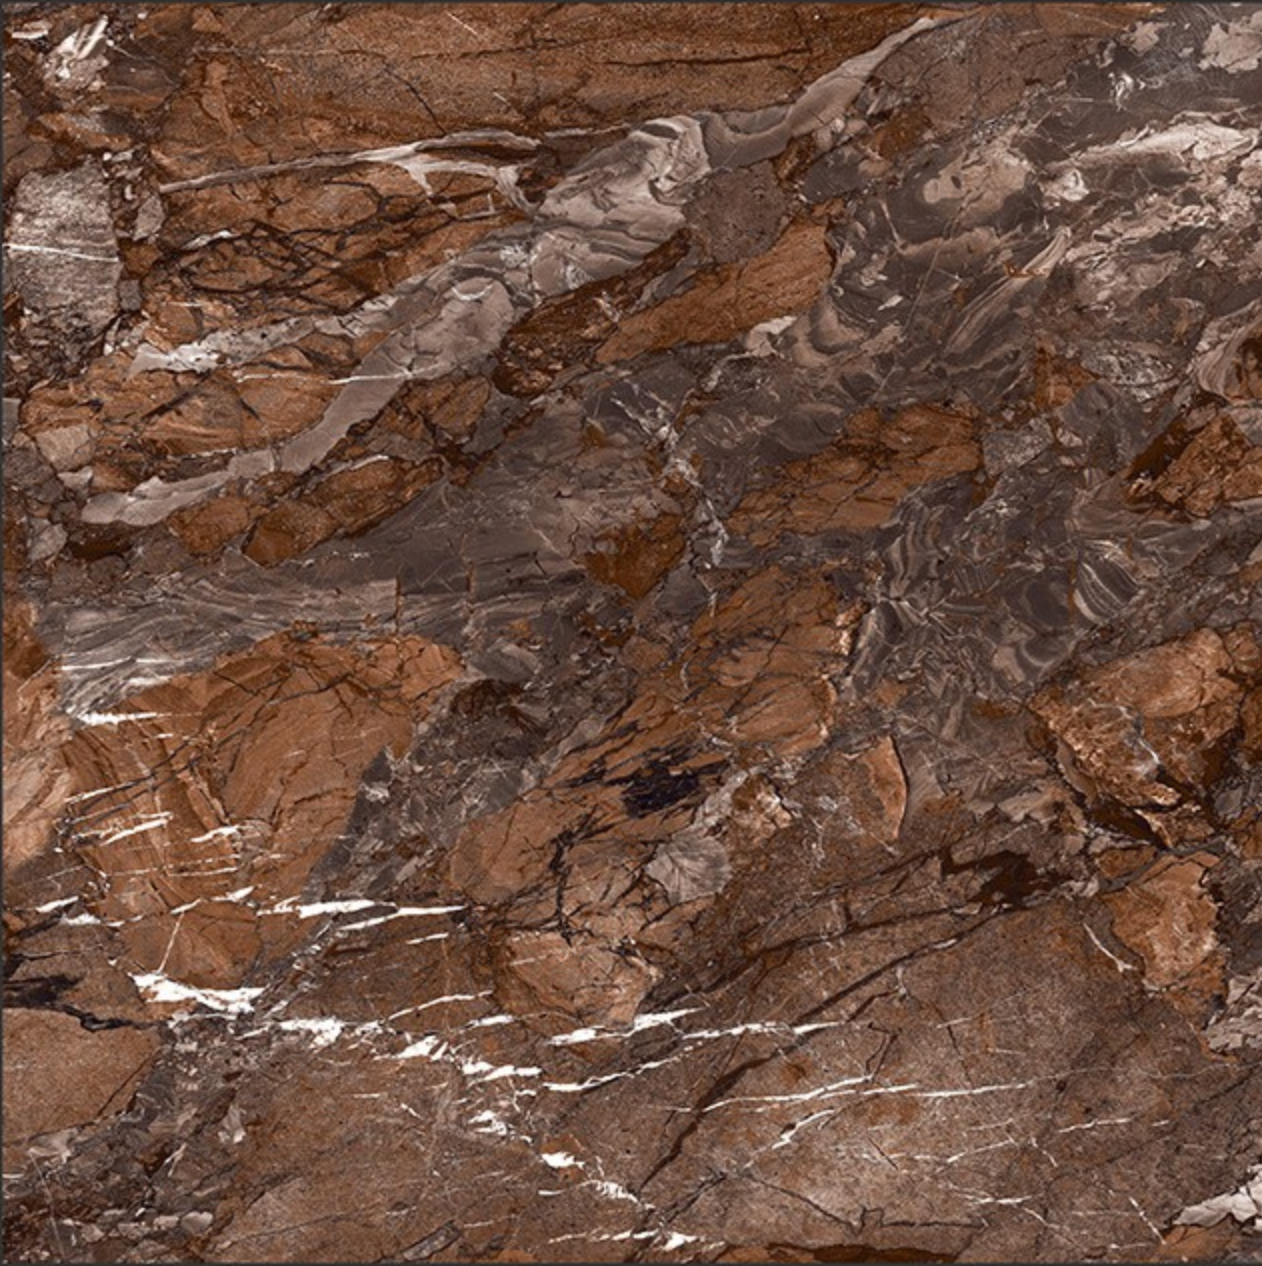

HIGH GLOSS FINISH

PGVT
800x800MM

ROSS OPERA