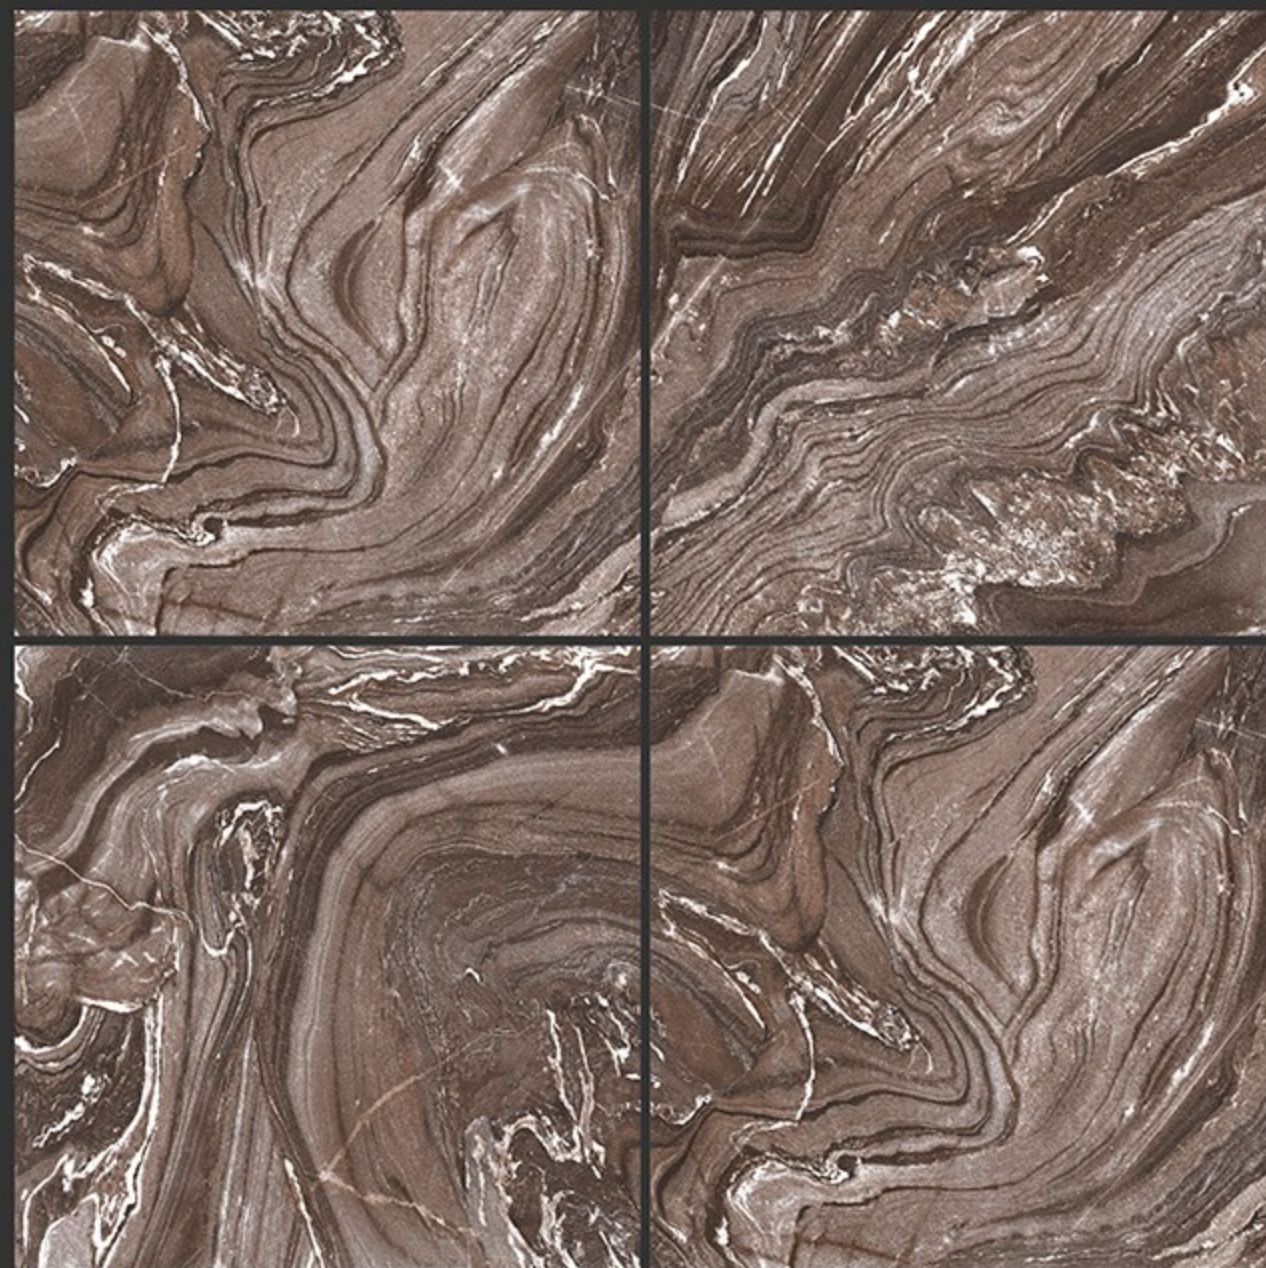

HIGH GLOSS FINISH

**PGVT
800x800MM**