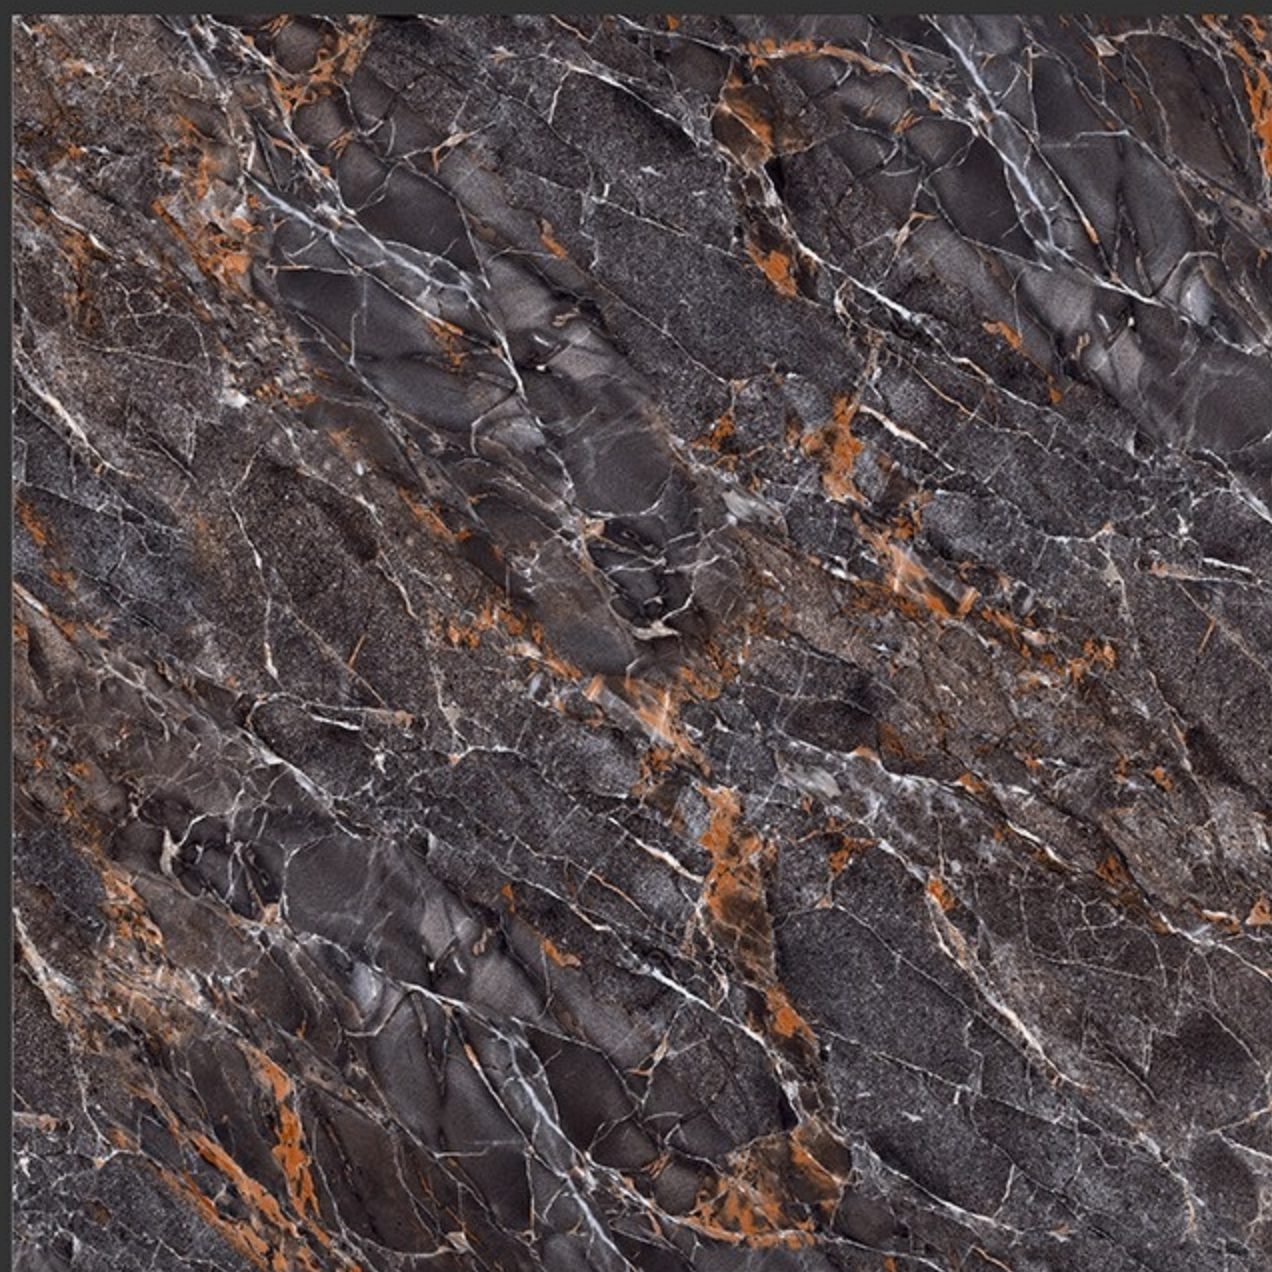

**PGVT  
800x800MM**

**PIETRA VIOLET**

HIGH GLOSS FINISH

PGVT  
800x800MM

COSMIC BLACK

**COSMIC GRISS**

**HIGH GLOSS FINISH**

**PGVT  
800x800MM**