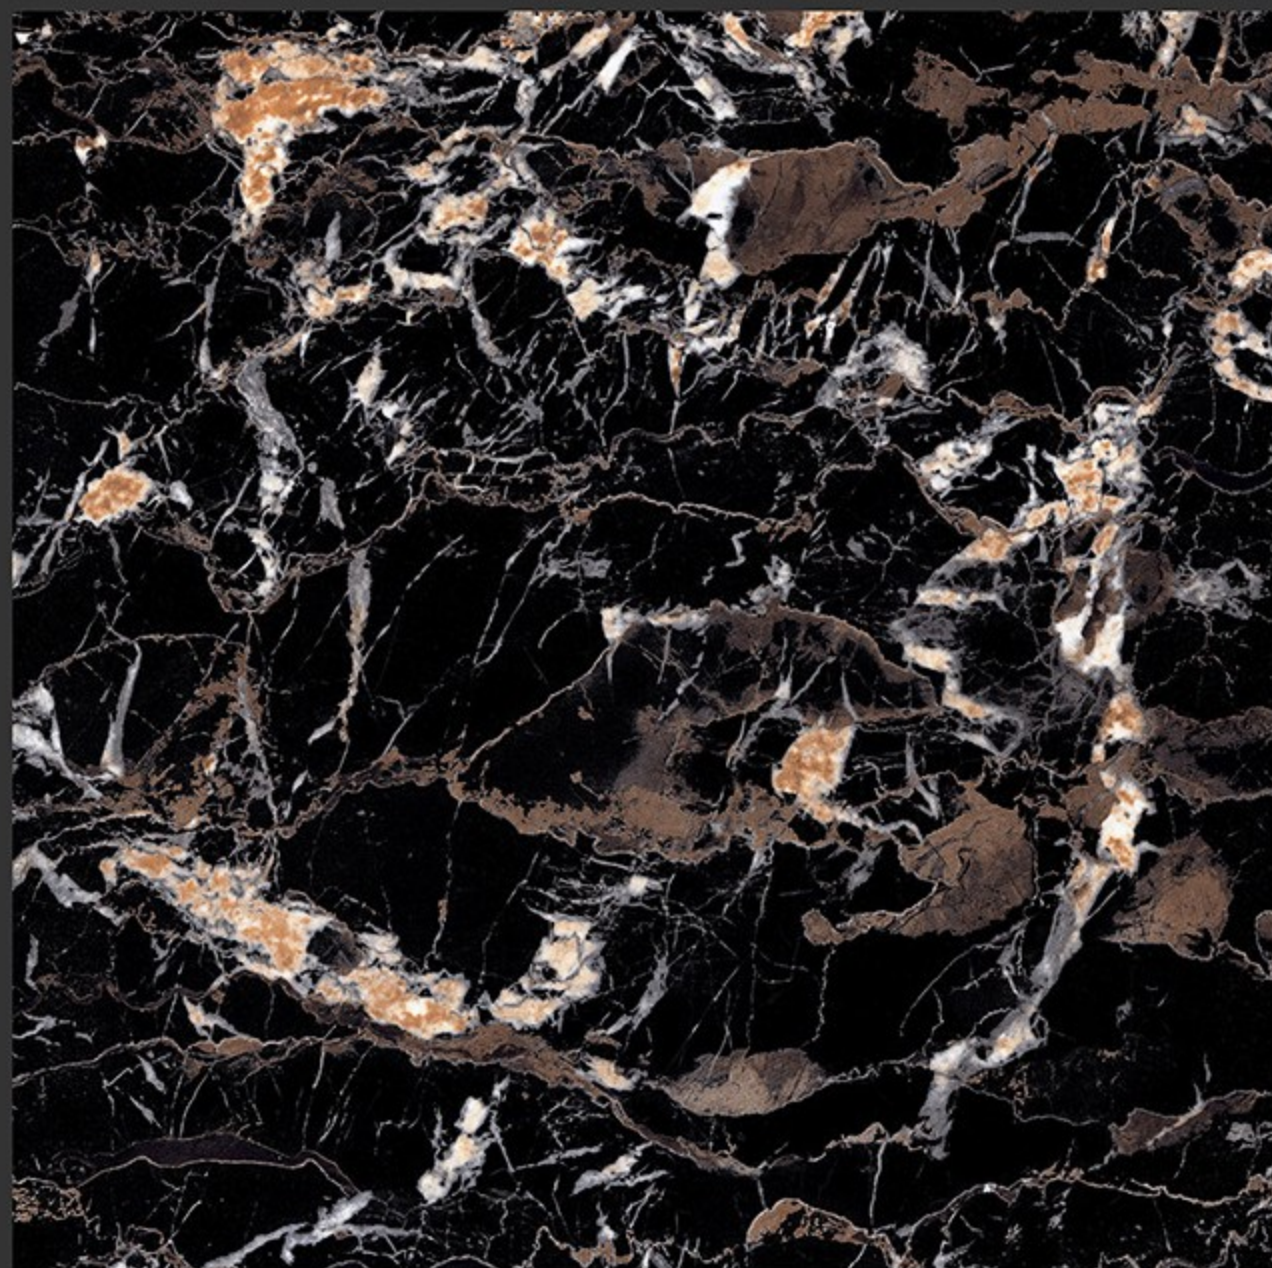

**PGVT  
800x800MM**

**800x800**

**HIGH GLOSS FINISH**

HIGH GLOSS FINISH

PGVT  
800x800MM

AZZARO

**BLCK PORTARO**

**HIGH GLOSS FINISH**