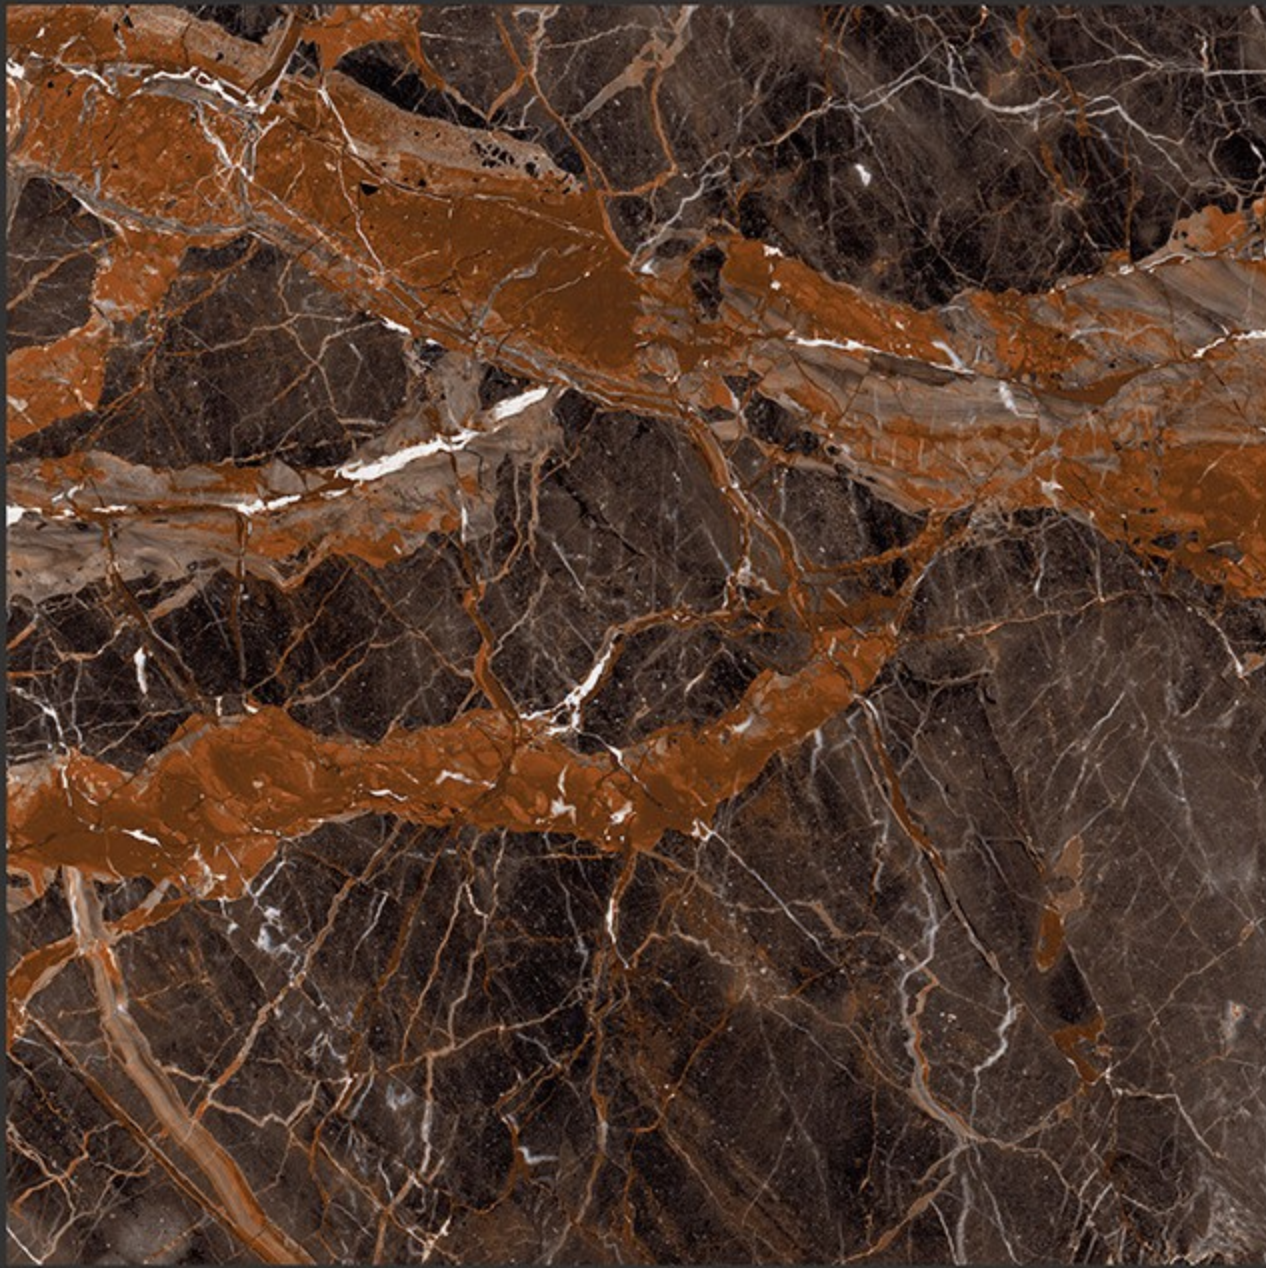

HIGH GLOSS FINISH

PGVT
800x800MM

ESTRADA