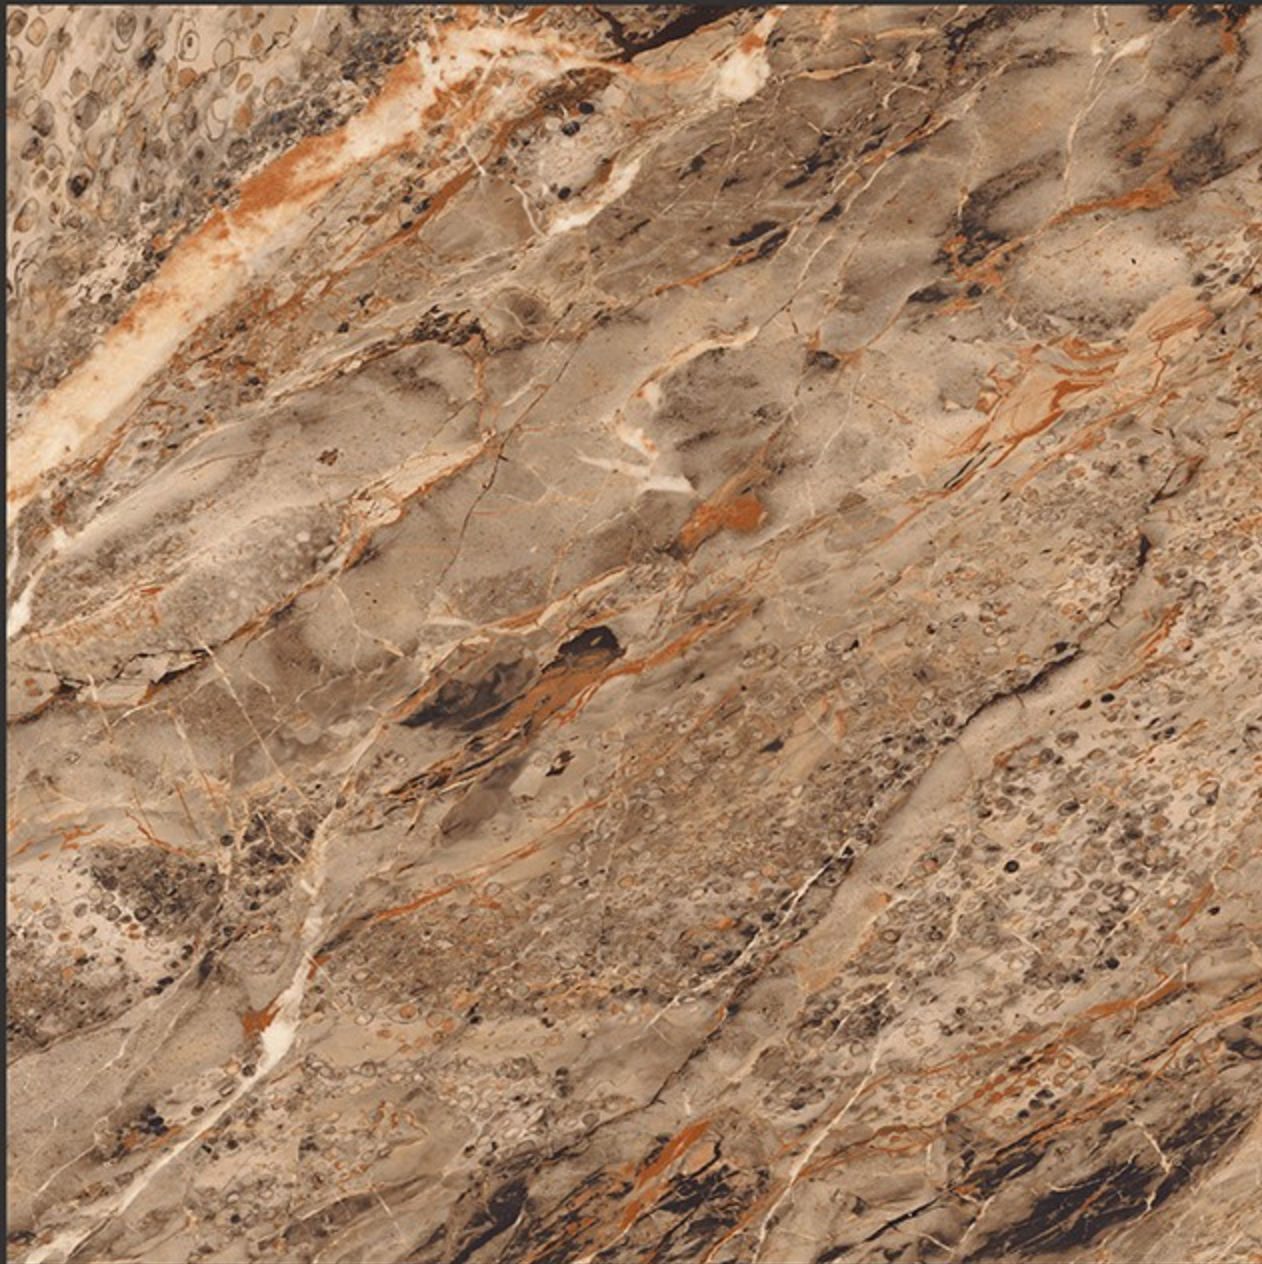

HIGH GLOSS FINISH

PGVT
800x800MM

OPERA BROWN